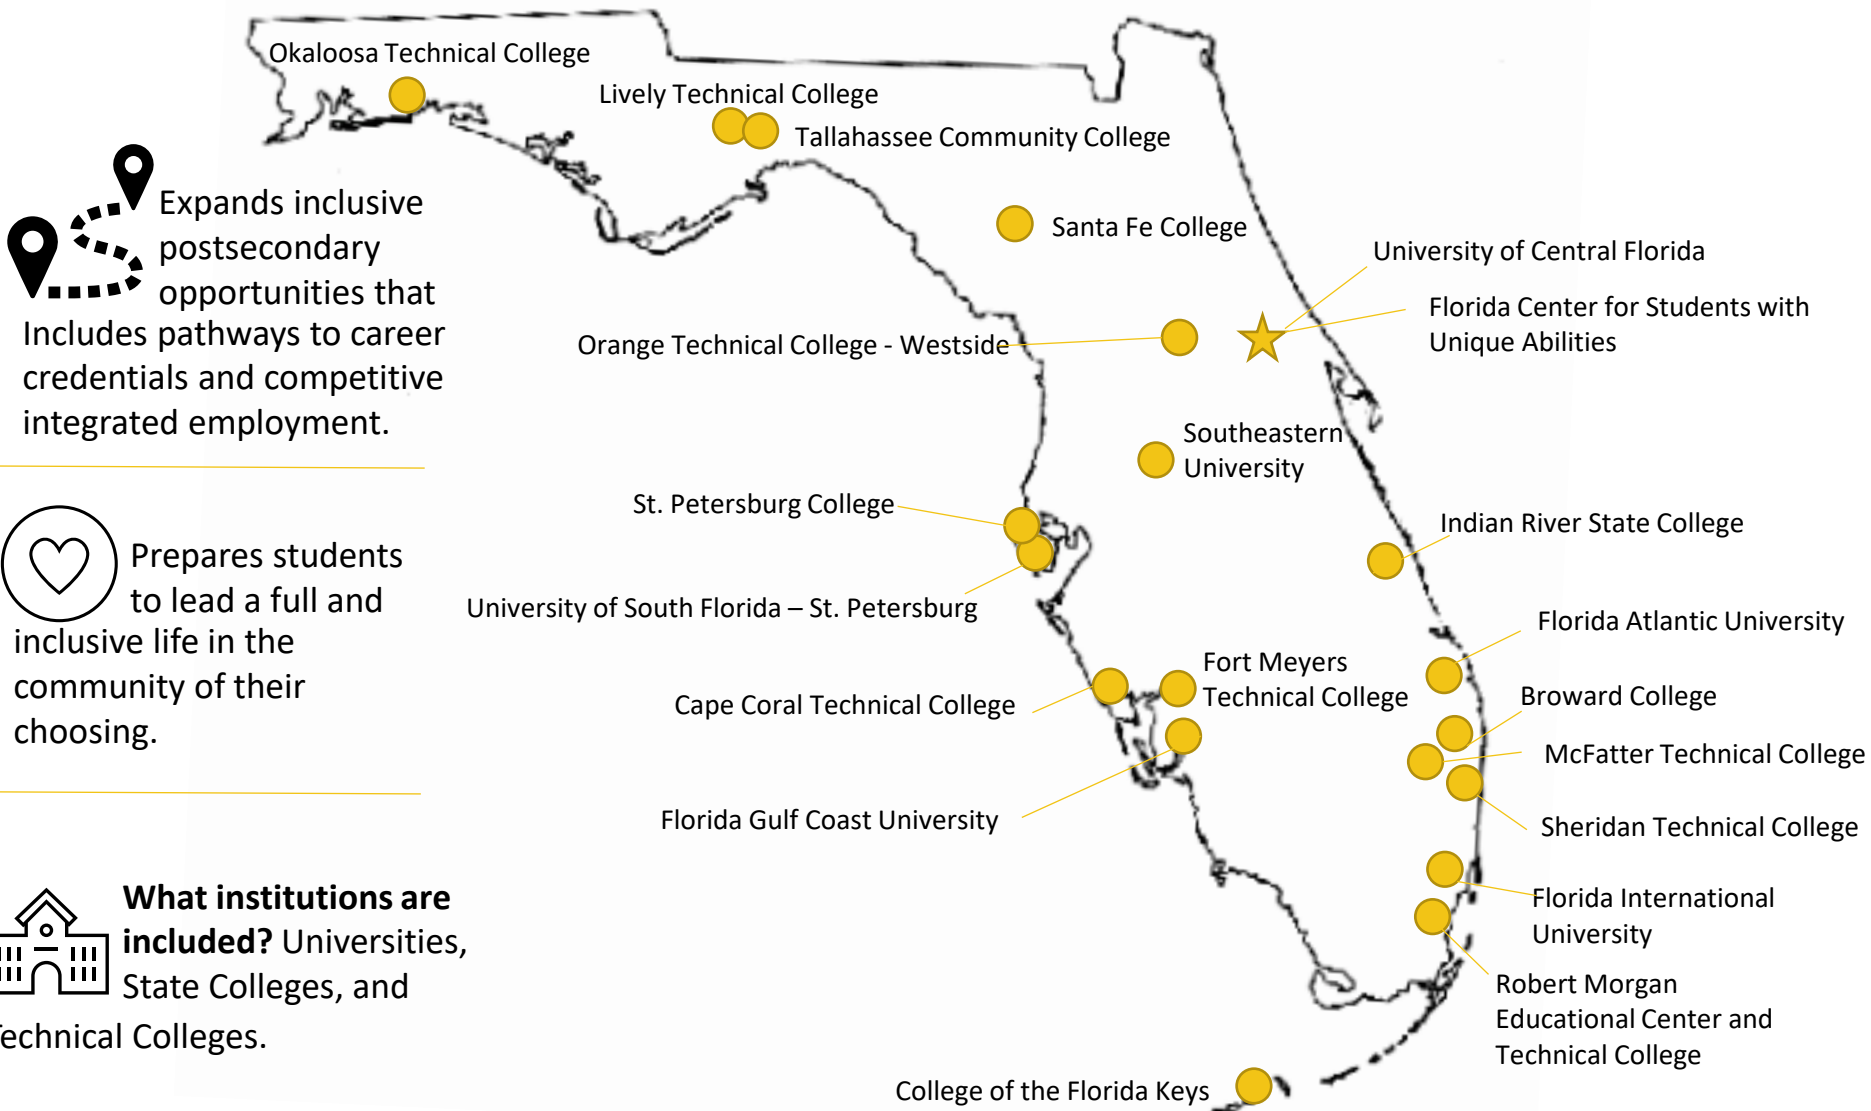

# What are Florida Postsecondary Comprehensive Transition Programs (FPCTPs)?

**\$800k** in scholarships was distributed in 2019-20.

**Scholarships**

**99%** of eligible students received a scholarship in 2019-20

## FPCTPs Across Florida

 **Who is eligible to enroll in an FPCTP?** A student who is enrolled in a Florida Postsecondary Comprehensive Transition Program and maintains satisfactory academic progress. Should be: A student with an intellectual disability, who is 18 or older, and has exited the K-12 system.